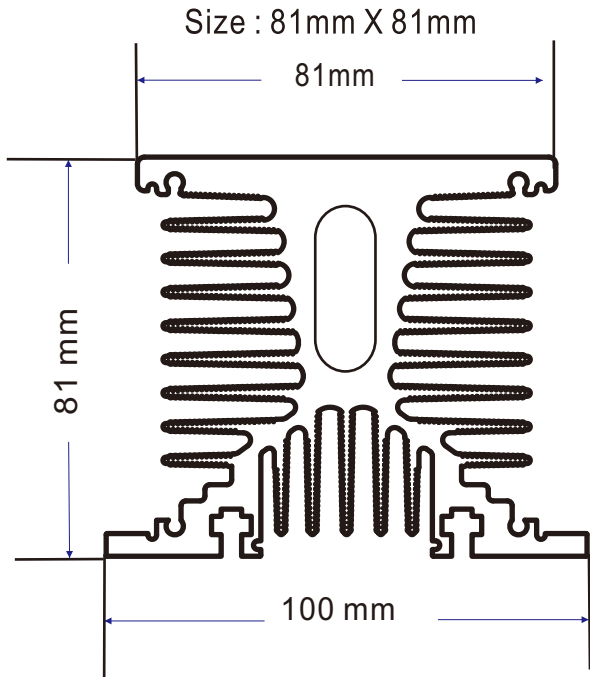

HEAT SINK

 KH104-104

KH104 SERIES

Model No.	Length L(mm)	Suitable SSR
KH104-104	104	25A,40A
KH104-120	120	50A,75A
KH104-150	150	90A,100A
KH104-200	200	125A

SIZE: (Unit: mm)

Assembly

 KH104-104 + K3P40C40DA

 KH104-120 + K3P40C75DA + FAN 220VAC