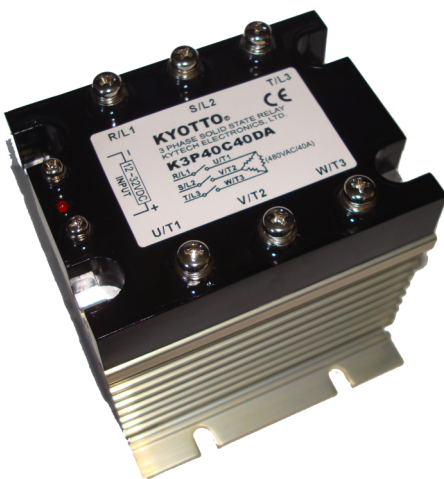

HEAT SINK

 KH104-104

KH104 SERIES

Model No.	Length L(mm)	Suitable SSR
KH104-104	104	25A,40A
KH104-120	120	50A,75A
KH104-150	150	90A,100A
KH104-200	200	125A

SIZE: (Unit: mm)

Assembly

 KH104-104 + K3P40C40DA

 KH104-120 + K3P40C75DA + FAN 220VAC