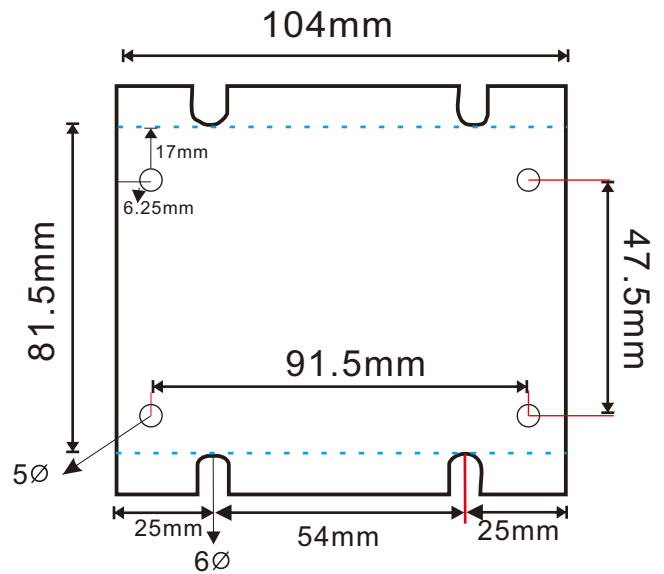

HEAT SINK

 KH104-104

KH104 SERIES

Model No.	Length L(mm)	Suitable SSR
KH104-104	104	25A,40A
KH104-120	120	50A,75A
KH104-150	150	90A,100A
KH104-200	200	125A

SIZE: (Unit: mm)

Assembly

 KH104-104 + K3P40C40DA

 KH104-120 + K3P40C75DA + FAN 220VAC