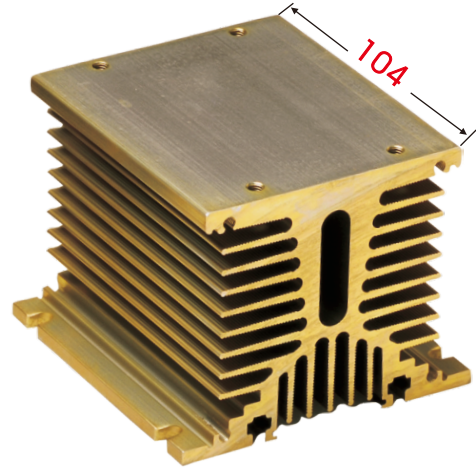

HEAT SINK

 KH104-104

KH104 SERIES

Model No.	Length L(mm)	Suitable SSR
KH104-104	104	25A,40A
KH104-120	120	50A,75A
KH104-150	150	90A,100A
KH104-200	200	125A

SIZE: (Unit: mm)

Assembly

 KH104-104 + K3P40C40DA

 KH104-120 + K3P40C75DA + FAN 220VAC